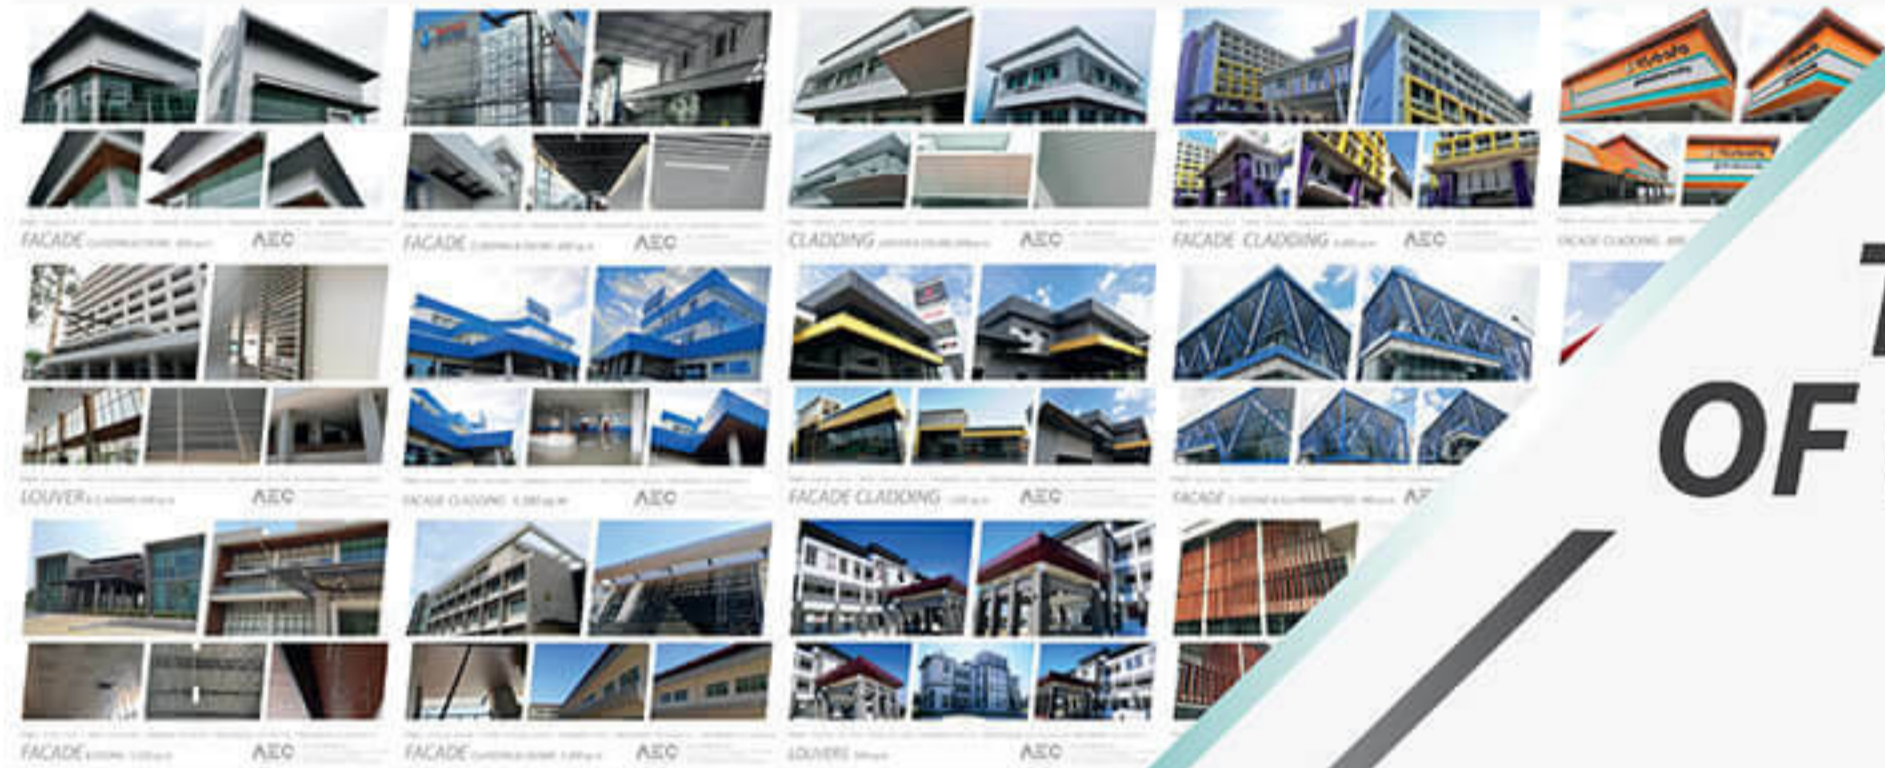

FACADE and CURTAIN WALL CLADDING | LOUVERS ALUMINIUM COMPOSITE | METAL CEILING

THE ART OF FACADE

REFERENCE PROJECT