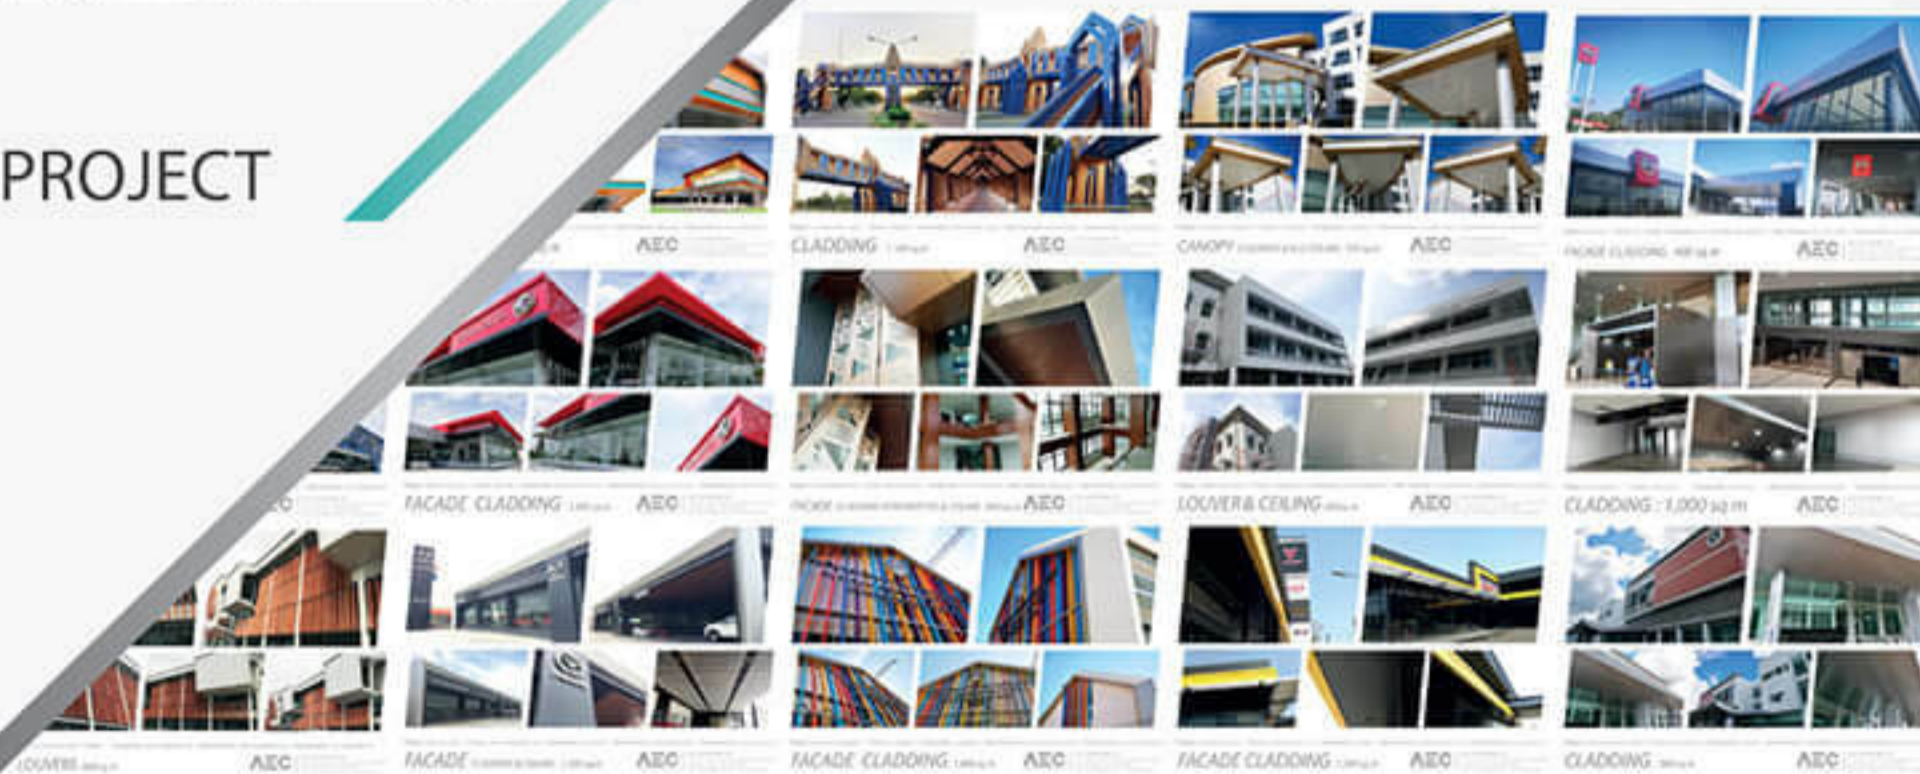

M +669.1816.9991 | Line ID aecfacade
Email : aec.facade@gmail.com | www.aecfacade.com

ARCHITECTS and CONSTRUCTION DESIGN | INTERIOR CONTRACTOR | RENOVATION

ออกแบบ

- ออกแบบ 2D 3D Perspective ภาพเสมือนจริง ออกแบบตามความต้องการ
- เขียนแบบ SHOP DRAWING ก่อนติดตั้งงานจริงเพื่อลงรายละเอียดแบบงาน

Renovate

- อาคารพาณิชย์ เปลี่ยนหน้าตาอาคาร สวย โดดเด่น สะดุดตาด้วยรูปแบบดีไซน์ไม่ซ้ำใคร สามารถเลือกโทนสีได้ตามความต้องการ กว่า 30 สี แผ่นอลูมิเนียมคอมโพสิต ตอบโจทย์ทุกงานดีไซน์
- ร้านค้า ร้านอาหาร คลินิก ร้านทอง ปรับโฉมหน้าร้าน ให้สวยงาม พร้อมกับลูกเล่นงานดีไซน์ที่ทันสมัย โดดเด่นเหนือคู่แข่ง โอบล้อมด้วย มีเอกลักษณ์ ดึงดูดความสนใจ สร้างความแปลกใหม่และจูงจูงร้านได้ง่ายขึ้น

รับเหมาตกแต่งงานภายนอก งานป้าย

- บริษัท ออฟฟิศ สำนักงาน ห้างร้าน โชว์รูม ปั๊มน้ำมัน เปลี่ยนรูปแบบเดิมๆ ด้วยงานตกแต่งแผ่นอลูมิเนียมคอมโพสิต วัสดุที่ตกแต่งงานภายนอก ให้สวยงาม ทันสมัย คงทน สีไม่ซีดจาง ประหยัด คุ้มค่า ไม่ต้องดูแลรักษาให้ยุ่งยาก แผ่นอลูมิเนียมคอมโพสิตมีระบบเคลือบผิว Nano ประกันสียาวนานถึง 10-20 ปี ตอบโจทย์ความคุ้มค่าให้กับเจ้าของกิจการ

รับเหมาตกแต่งงานภายใน

- คลินิกเสริมความงาม ร้านอาหาร ร้านเบเกอรี่ ร้านเสื้อผ้า ร้านค้าอื่นๆ ที่ต้องการออกแบบร้านใหม่ ให้สวย เก๋ มีระดับ เอกลักษณ์ที่เป็นจุดเด่นของร้านบวกรวมงานดีไซน์ที่ทันสมัย นวัตกรรมของงานตกแต่ง ที่ใช้วัสดุที่คงทน ออกแบบได้ทุกความต้องการ

A.E.C. FACADE PART.,LTD.
113/23 M.9 T.Nohg Krog, Muang Sisaket, Si Sa Ket, 33000.
M +669.1816.9991 | Line ID aecfacade
Email : aec.facade@gmail.com | www.aecfacade.com